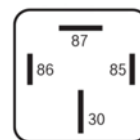

PN: AR6295

Style: Regular

Blade Count: 4

Amps / Watts: 70A