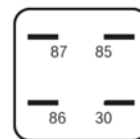

PN: AR6367

Style: Regular

Blade Count: 4

Amps / Watts: 20A